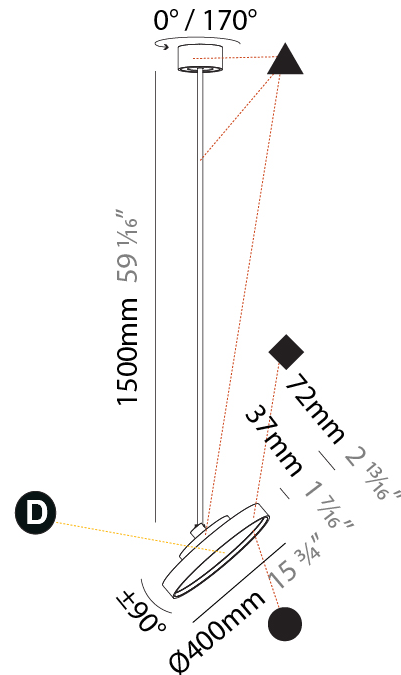

GENERAL

Series: Sign Diva Flex
Subseries: Sign Diva Flex
Brand: Prolicht
Division: Architectural
Mounting Type: Suspension
Mounting Location: Ceiling
Subcategory: Pendant

PHYSICAL

Shape: Round
Diameter (mm): 400
Diameter (in): 15 3/4
Height (mm): 1620
Height (in): 63 3/4
Light Distribution: Adjustable / Direct
Weight (kg): 2.007
Weight (lbs): 4.42
Diffuser: PMMA - Opal / Micro-Prism / Sparkling Secret / Vintage Industrial
Fixture Finish: SSR / BKV / CWI / CRY / HAB / UFT / ITA / RUA / FTG / MYG / LOD / PUS / FRO / FUP / KIA / POP / BLS / SPG / MEY / GOH / GUM / CHC / COM / ABZ / JAG / OBR / MOS / ROR
Fixture Material: Extruded Aluminum / Steel

ELECTRICAL

Lamp Type: LED (Zhaga Standard)
Input Wattage (W): 19.8
Total Output Wattage (W): 18
Dimming: Tri-Mode (Non-Dimming and Phase Dimming (120Vac only) and 0-10V Dimming)
Driver Included: Yes
Driver Location: Integrated
Driver Type: Constant Current - Universal
Driver Class: Class 2
Input Voltage (V): 120 - 277
Constant Current (MA): 500

LED

Color Temperature (°K): 2700 / 3000 / 3500 / 4000
Max. Delivered Lumen (lm): 1807 / 1943 / 1951 / 1991
Nominal Lumen (lm): 2250 / 2420 / 2430 / 2480
CRI: >90 CRI
Lamp Life (hrs): 50000

OPTICAL

Adjustability: Rotational 170°; Tilt 90°

RATINGS AND CERTIFICATIONS

Certified By: Certified for North American Standards
IP rating: IP20