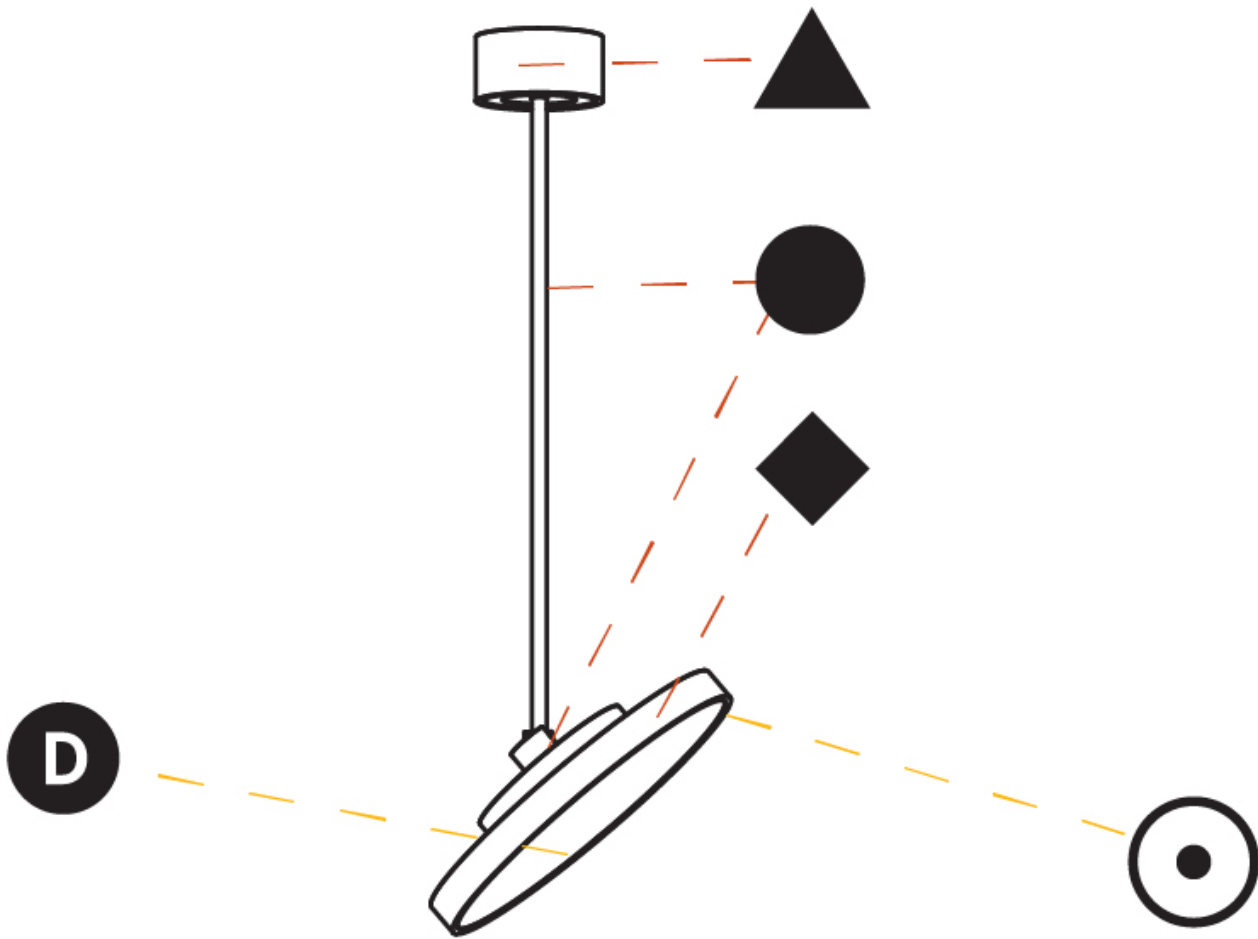

SIGN DIVA FLEX SUSPENSION

A30853-

PROJECT
TYPE
SPECIFIER
QUANTITY
DATE